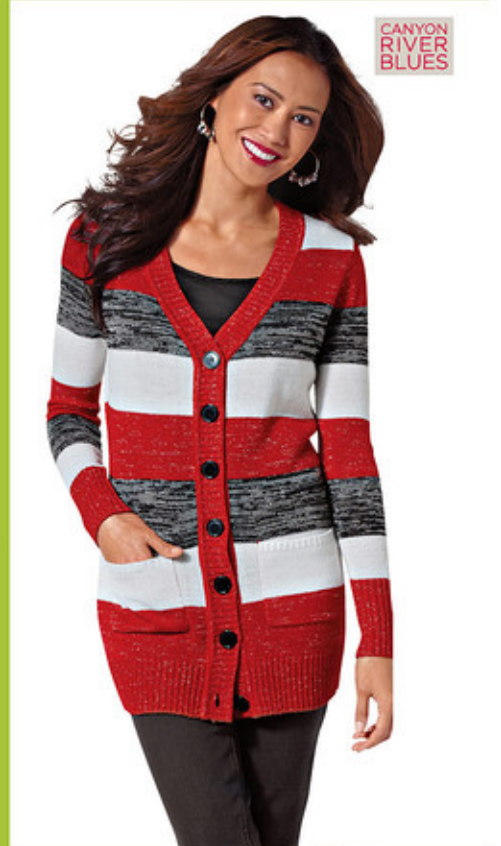

$14.99 sale Canyon River Blues® jeggings or cardigan for misses Reg. 34.00-40.00

FREE LAYAWAY! NO SERVICE FEE*

*Cancellation fees apply. Free layaway promotion will waive $5 service fee on an 8 week contract and $10 service fee on a 12 week contract. Offer valid on new layaway purchases made 11/2/12 thru 12/3/12. See "The Details" section in this circular.