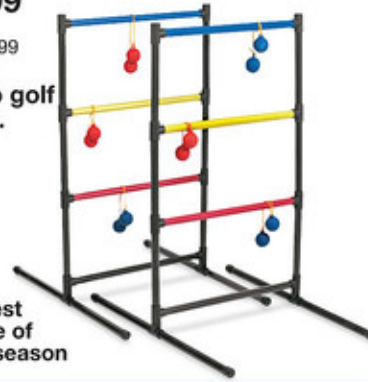

**SAVE UP TO 40% ON ALL GAMEROOM**  
Savings range from 20%-40%

**\$79<sup>99</sup>**

reg. 139.99  
**4-pc. table tennis table.**  
18005663

lowest price of the season

**\$49<sup>99</sup>**  
reg. 79.99  
**SALE 1-player basketball single shot.** 1738656

**\$9<sup>99</sup>**  
reg. 24.99  
**SALE Lasso golf game.**  
9018811

lowest price of the season

lowest price of the season  
**\$19<sup>99</sup>**

reg. 29.99  
**SALE Over-the-door 2-player basketball.** 2398965