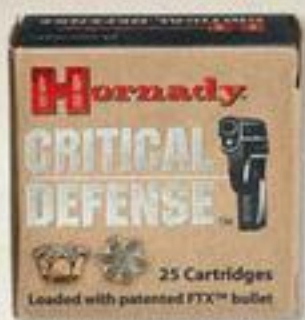

$21⁹⁹ to **24⁹⁹** Hornady® Critical Defense® Handgun Ammo
25 rounds per box. 1590042

Receive a $5 rebate with purchase of 1 box of Ultimate Home Defense Ammo. Limit 2 Boxes. Requires mfrs. mail-in coupon. Expires 12/31/12.