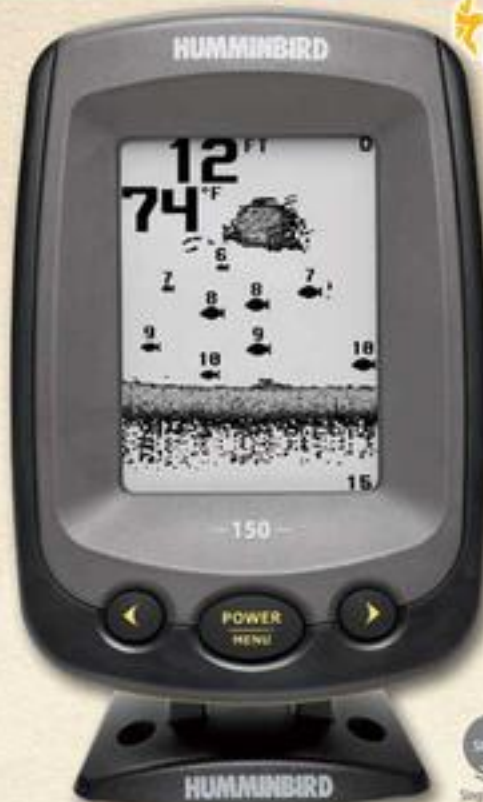

# More Great Gifts!

Sale: November 21-25  
Open Thanksgiving Day!

NOVEMBER WEDNESDAY 21 NOVEMBER THURSDAY 22 BLACK FRIDAY SALE 5-11AM NOVEMBER SATURDAY 24 NOVEMBER SUNDAY 25

**\$799<sup>99</sup>**

**Humminbird® Fishfinder 598ci HD SI Combo**  
 • High-Definition Side Imaging Sonar™ on a 5" HD display  
 • SwitchFire™ downlooking sonar  
 • Depth: 1,500' (2D)/100' (SI/DI) 1943767