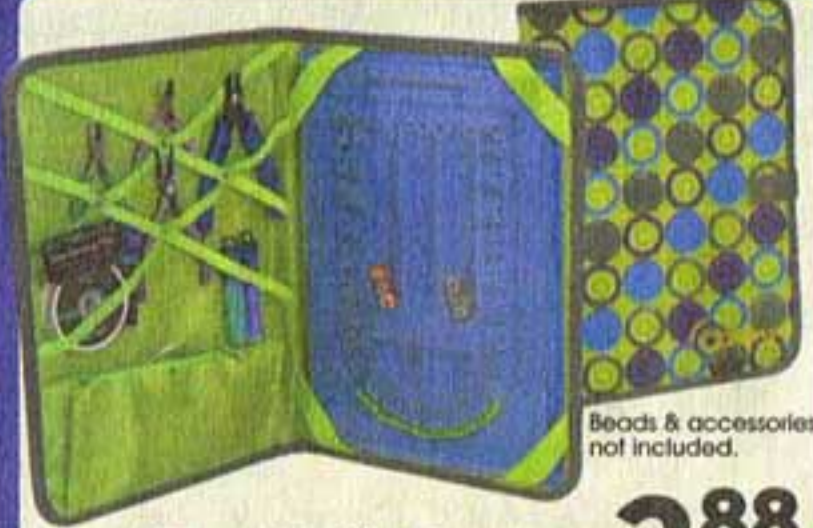

Your Choice
1299
Reg. to \$24.99

Perler® Bead 'n Carry Kits or 22,000 Bead Jar

Girls' Fashion Kits

4-in-1 Wood Activity Playset

Fashion Flowers

Your Choice
Kids' Bead...

Bead Board with Case
Value \$9.99

Beads & accessories
not included.