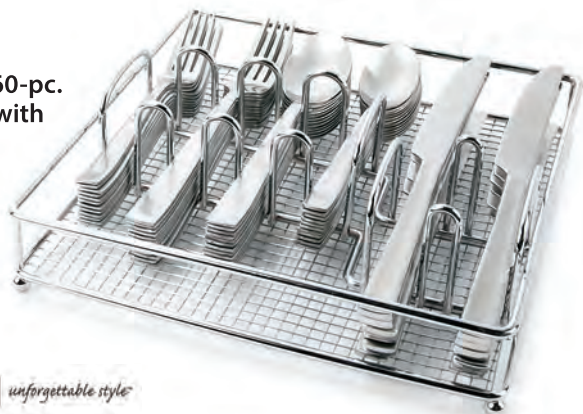

112212

call 1-800-569-9038 or shop BeallsFlorida.com | enter page code **INF28A41**

41

shop early... save more! **OVER 475** BLACK FRIDAY

Ringer

19⁹⁹

Featured Thomson Pottery® 16-pc. Dinnerware Sets Reg. 49.99 **AFTER 1PM, 40% OFF**

Ringer

60% off

ENTIRE STOCK Pfaltzgraff® Winterberry Dinnerware, Serveware & Décor Reg. 16.99-156.99 **AFTER 1PM, 50% OFF**

Pfaltzgraff.

Ringer

29⁹⁹

Cambridge® 60-pc. Flatware Set with Buffet Server Reg. 99.99 **AFTER 1PM, 40% OFF**