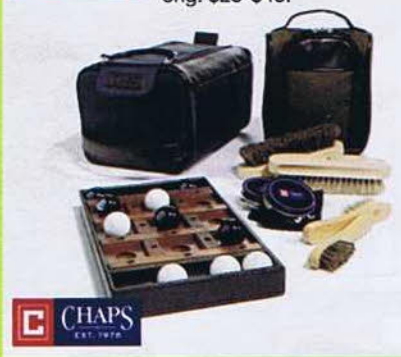

EARLYBIRD
50% off

all Totes® gifts for men. Sale 6.99-20.00, orig. \$20-\$40.

totes.

EARLYBIRD
50% off

all Chaps gifts for men. Sale 12.50-24.00, orig. \$25-\$48.

CHAPS EST. 1976

EARLYBIRD
50% off

all Dockers® gifts for men. Sale 12.50-27.50, orig. \$25-\$55.