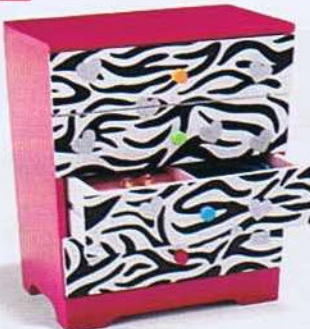

EARLYBIRD

11.99

All jewelry
boxes
for girls.
Orig. $38.