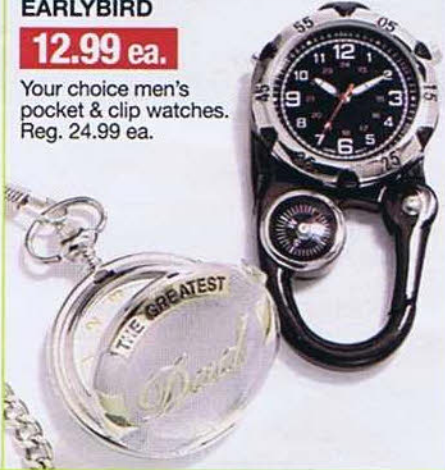

99.99 ea.

NEW
Your choice men's Invicta I-Force sport watches. Reg. \$185 ea.

INVICTA
Smarter by the Second.

EARLYBIRD

9.99 ea.

Your choice men's or ladies' paracord watches. Orig. 24.99 ea.

EARLYBIRD
7.99

Ladies' fashion mini-jelly watches. Orig. 19.99.

EARLYBIRD

12.99 ea.

Your choice men's pocket & clip watches. Reg. 24.99 ea.

EARLYBIRD

9.99 ea.

Your choice ladies' fashion bangle watches. Reg. 24.99 ea.

EARLYBIRD

17.99