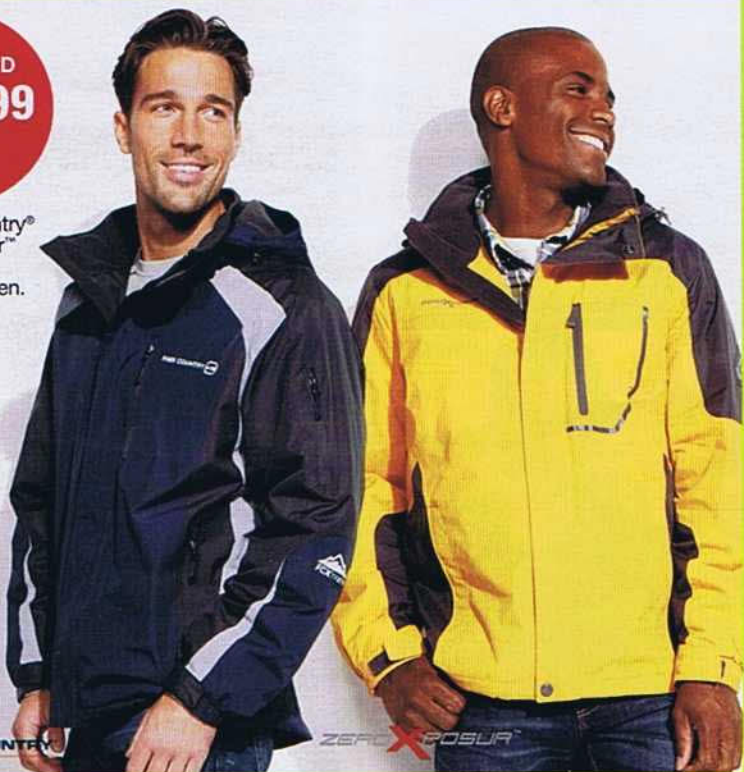

OVER **500**

earlybird SPECIALS

SHOP: **IN STORE MIDNIGHT THURS. – FRI. 1PM**
KOHL'S.COM WEDNESDAY – FRIDAY 3PM CST

EARLY BIRDS 60-70% off all outerwear

for men. Sale 19.99-119.99, orig. $60-$300. Excludes Columbia Sportswear Company®, collections & athletic.

EARLYBIRD
39⁹⁹

All Free Country® & ZeroXposur™ midweight jackets for men. Orig. $120.