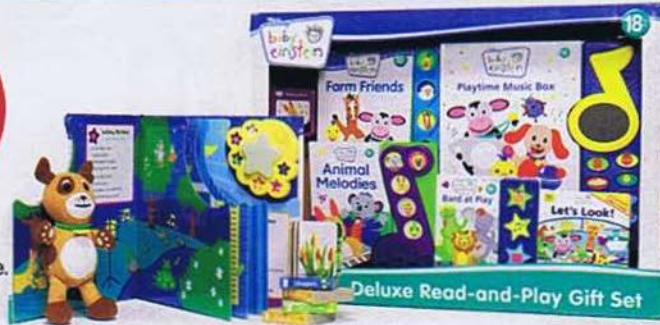

24.99

LeapFrog®
Peek-A-Shoe.
Reg. 39.99.

EARLY BIRDS 20-50% off all toys Toy dept.

EARLYBIRD
49.99

Melissa &
Doug Easel.
Reg. 89.99.

EARLYBIRD
39.99

Deluxe book
set. Additional
characters available.
Reg. 79.99.