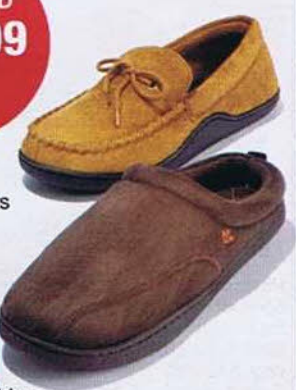

EARLYBIRD
24⁹⁹

All licensed sleep sets for men. Orig. \$50.

EARLYBIRD
50% off

all sleep sets for men. Sale 22.50-30.00, orig. \$45-\$60. Excludes athletic.

EARLYBIRD
19⁹⁹

All Croft & Barrow® robes for men. Orig. \$75.

Croft&Barrow

EARLYBIRD
17⁹⁹

Your choice Dockers® or Totes® slippers for him. Orig. \$36 ea.

EARLYBIRD
50% off

all slippers for him. Sale 13.99-28.99, orig. \$28-\$58.

DOCKERS

totes.

EVERYONE GETS