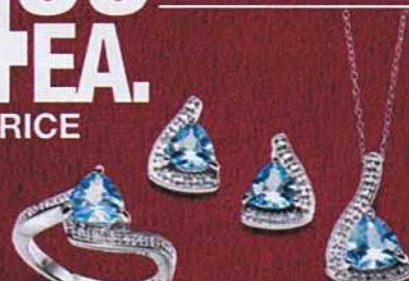

EARLYBIRD

21.99
EA.

FINAL PRICE

Your choice 1/10 ct. T.W. diamond
jewelry. Sterling silver. Sale 27.49 ea.,
orig. \$100 ea.

Your choice crystal bracelets made with
Swarovski elements. Fine silver plated.
Sale 27.49 ea., reg. \$100 ea.

Your choice DiamonLuxe
jewelry. Sterling silver.
Sale 31.24 ea., orig. \$100 ea.

DIAMONLUXE
Simulated Diamonds

EARLYBIRD

24.99
EA.

FINAL PRICE

Your choice Individuality Beads™. 3 bead
set. Sterling silver. Bracelet sold separately.
Sale 31.24 ea., orig. \$100 ea.

Your choice bangles. Fine
silver plated. Sale 31.24 ea.,
reg. \$100 ea.

Your choice genuine gemstone
jewelry. Sale 31.24 ea., reg. \$100 ea.

EARLYBIRD

29.99 ea.

FINAL PRICE
Diamond accent
jewelry. 18k gold
over sterling silver.
Sale 37.49 ea.,
reg. \$110 ea.