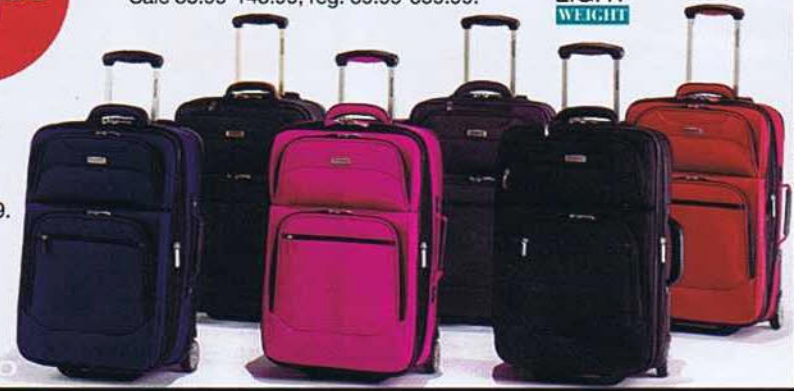

EARLYBIRD

60-65% off

all carry-on luggage. Sale 35.99-143.99, reg. 89.99-359.99.

LIGHT WEIGHT

EARLYBIRD
59⁹⁹

Ricardo® Santa Cruz Lite 21" carry-on upright. Reg. 169.99.

RICARDO

49⁹⁹ EARLY BIRD