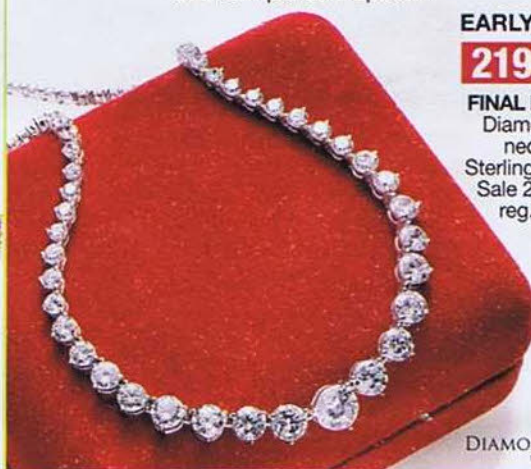

EARLYBIRD

219.99

FINAL PRICE
Diamonluxe necklace. Sterling silver. Sale 274.99, reg. $750.

DIAMONLUXE

EARLYBIRD

199.99 pr.

FINAL PRICE
1/4 ct. T.W. martini set diamond solitaire earrings. 14k white gold. Sale 249.99 pr., reg. $650 pr.

EARLYBIRD

549.99 pr.

FINAL PRICE
1 ct. T.W. diamond stud plus earrings. 14k white gold. Sale 687.49 pr., reg. $1750 pr.

EARLYBIRD

149.99

FINAL PRICE
1/4 ct. T.W. diamond snowflake pendant. 10k white gold. Sale 187.49, reg. $500.