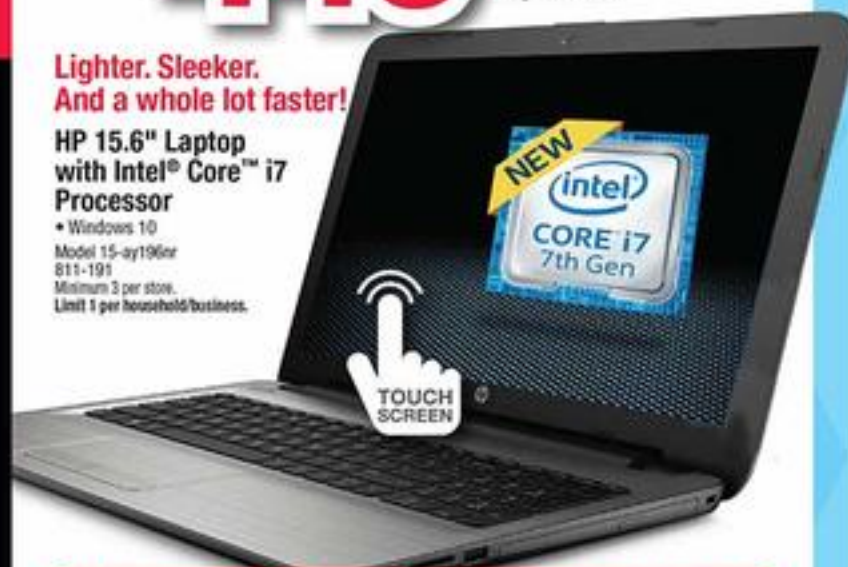

15.6" Touchscreen : 8GB Memory : 1TB Hard Drive : Up to 10HR Battery Life

Save $80
149.99
Reg. $229.99

Samsung Galaxy Tab™ E 9.6" HD,
16GB, Android 5.1 Lollipop
Model SM-T560NZKXAR
723-000